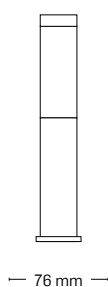

EL0032298

material: oțel inoxidabil + plastic
culoare: crom + alb