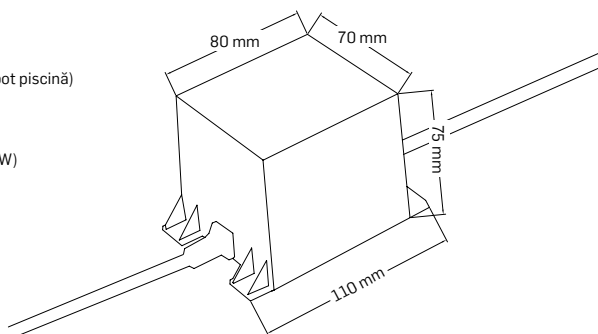

EL0057325 (driver spot piscină)

input: 220-240V 50Hz

output: 12V AC

power: 60W (12buc x3W)